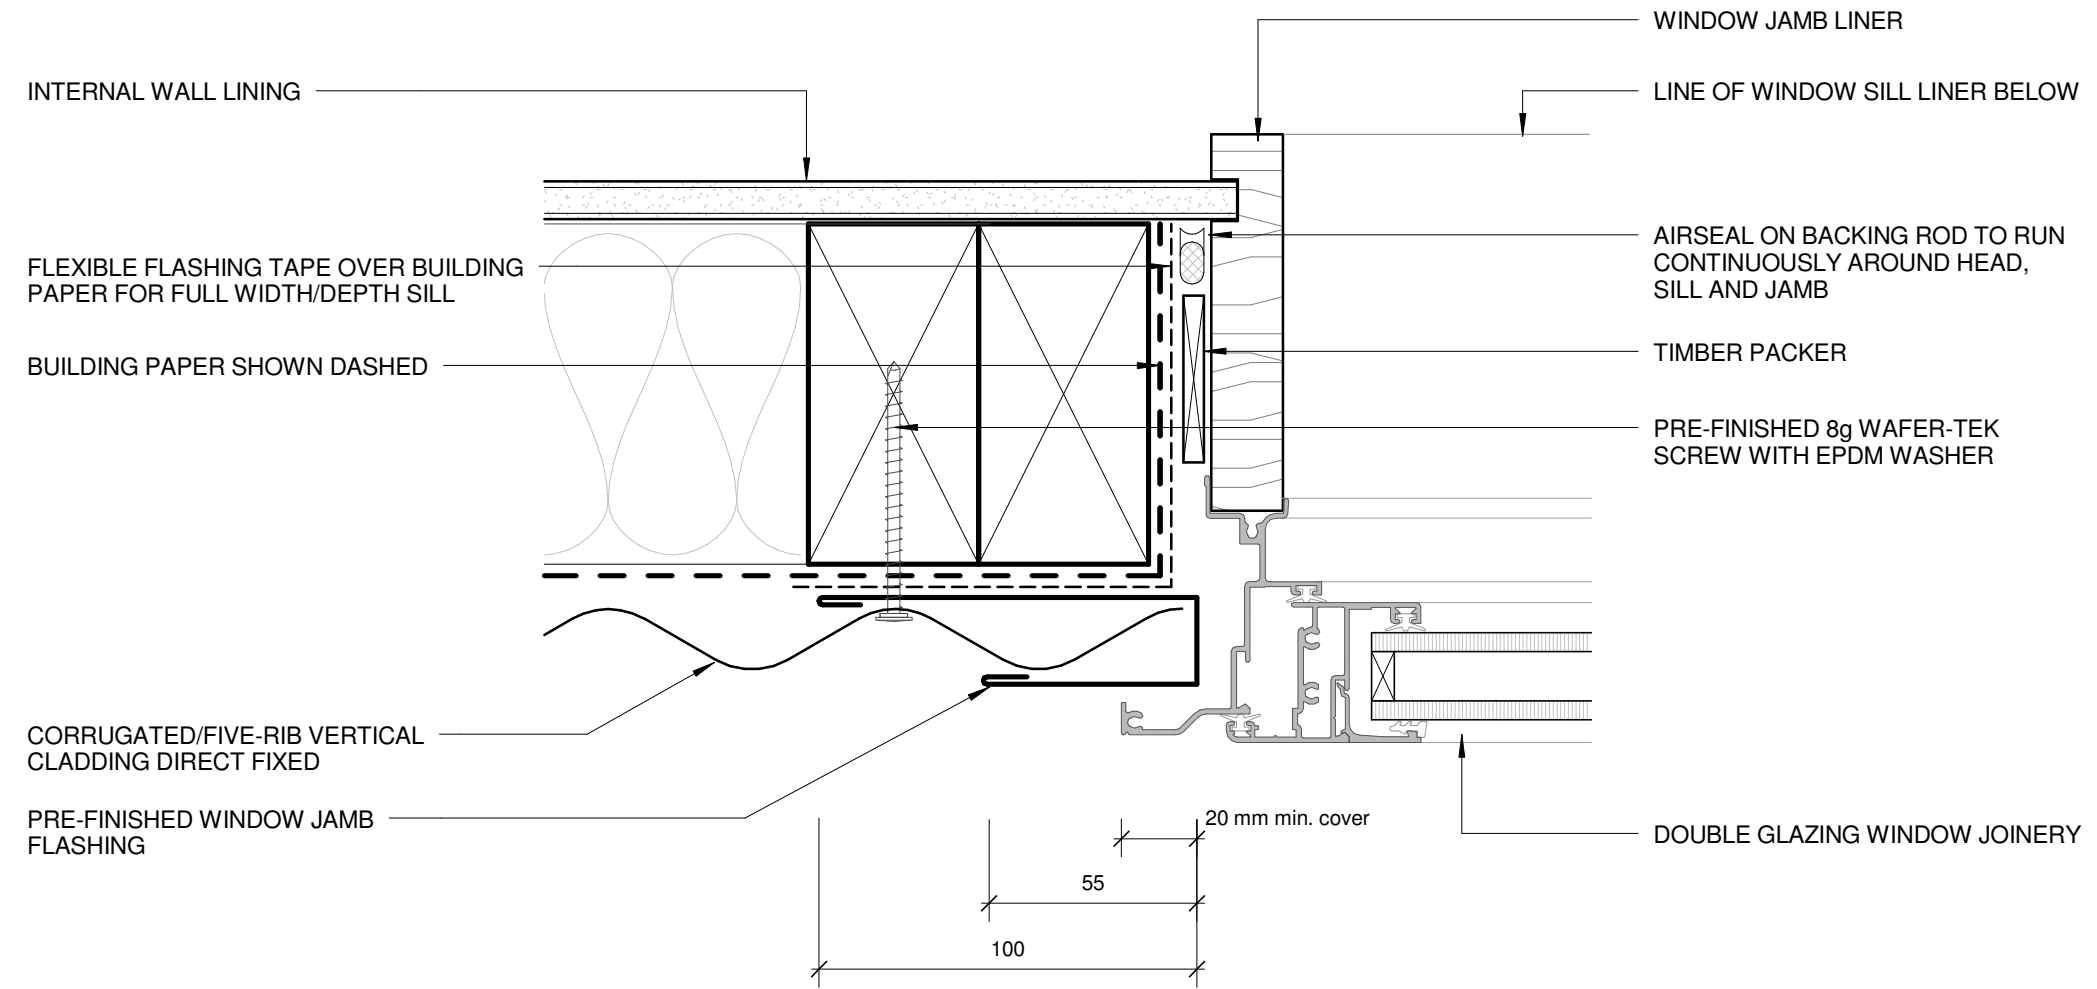

REV:	DATE:	DESCRIPTION:

Corrugated/Five-Rib  
Direct Fixed  
Window Head Detail

DATE: 12/13/17	SCALE: 1:2 @ A3
DRAWING NUMBER: <b>01</b>	REV

REV:	DATE:	DESCRIPTION:

Corrugated/Five-Rib  
Direct Fixed  
Window Jamb Detail

DATE: 12/12/17	SCALE: 1:2 @ A3
DRAWING NUMBER: <b>02</b>	REV

REV:	DATE:	DESCRIPTION:

Corrugated/Five-Rib  
 Direct Fixed  
 Window Sill Detail

DATE: 12/12/17	SCALE: 1:2 @ A3
DRAWING NUMBER: <b>03</b>	REV