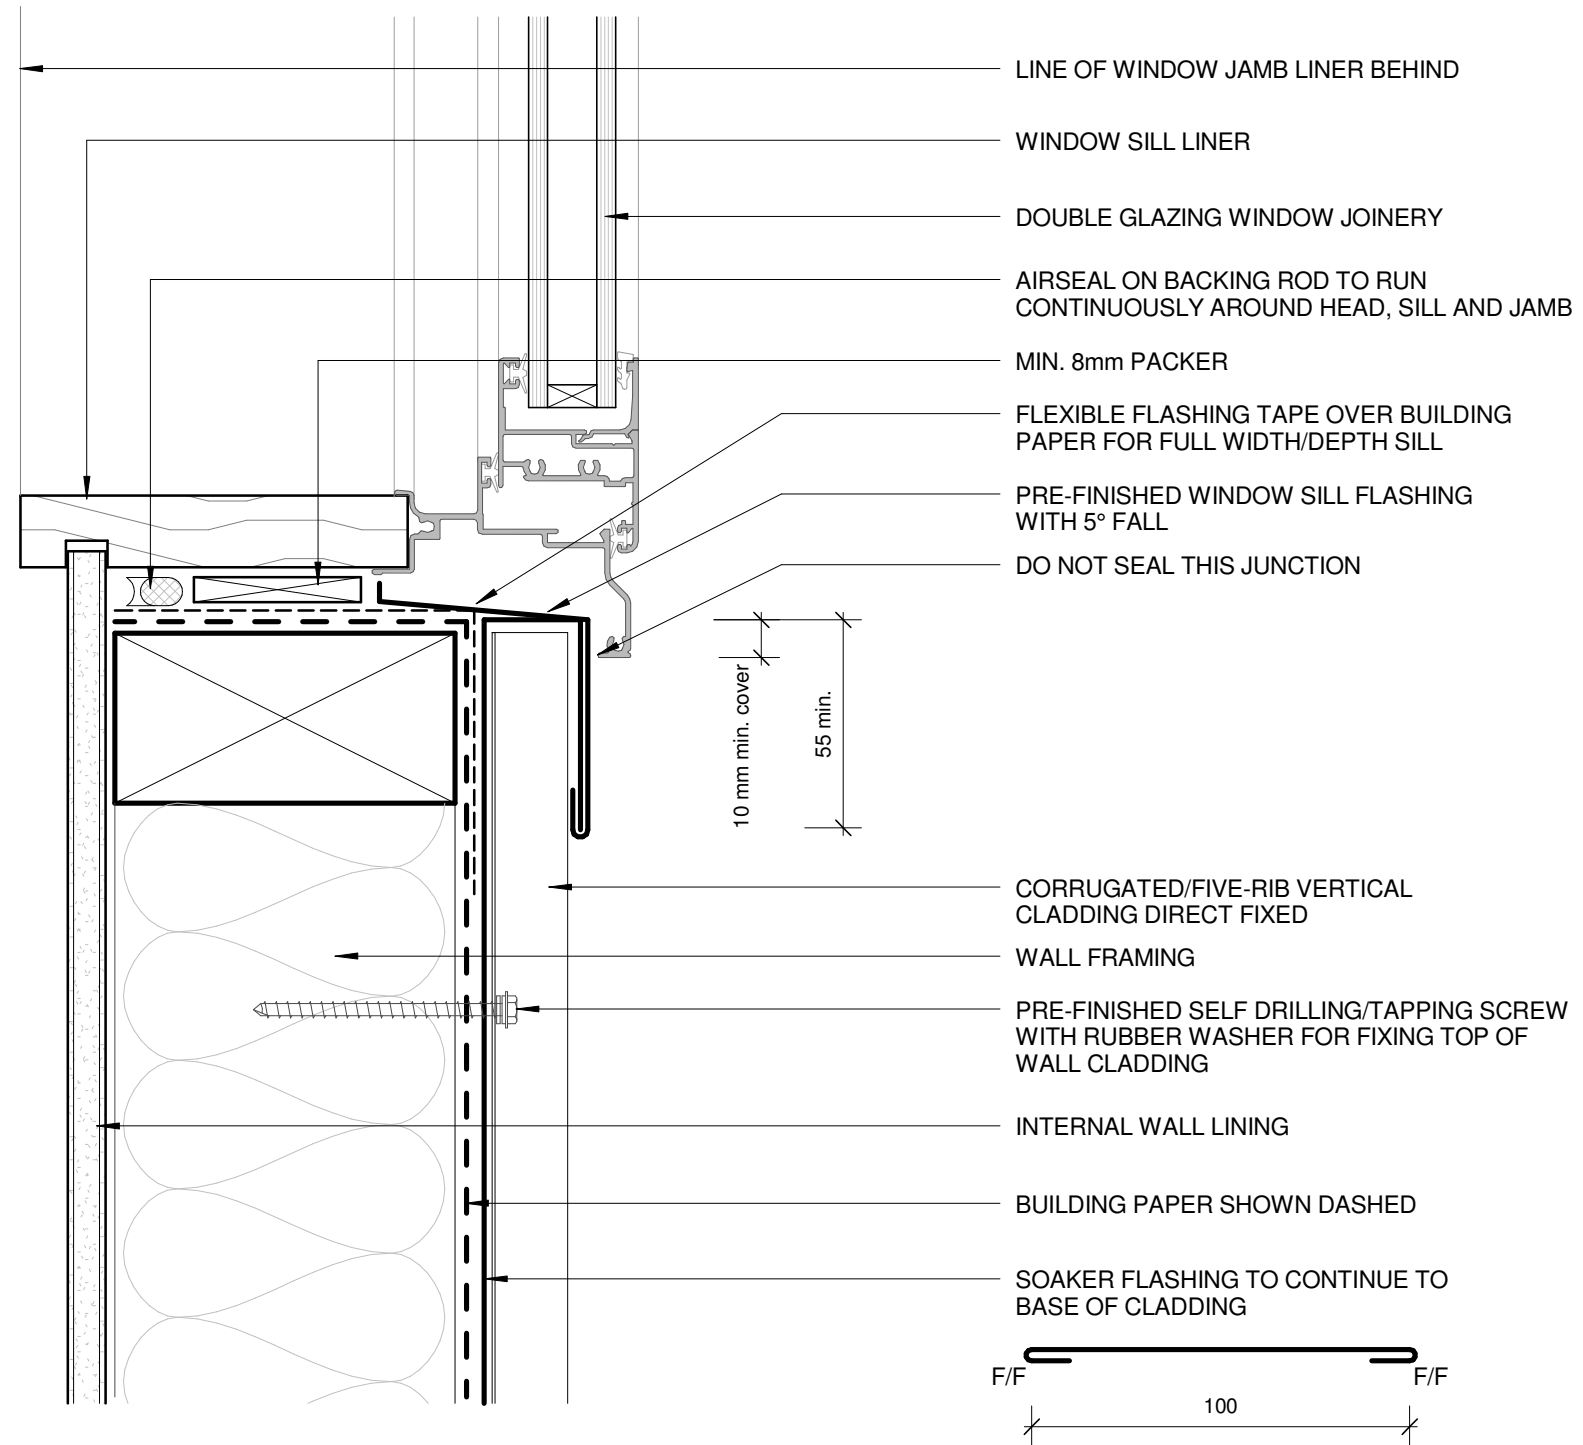

REV:	DATE:	DESCRIPTION:

Corrugated/Five-Rib  
Direct Fixed  
Window Head Detail

DATE: 12/13/17	SCALE: 1:2 @ A3
DRAWING NUMBER: <b>01</b>	REV

REV:	DATE:	DESCRIPTION:

Corrugated/Five-Rib  
Direct Fixed  
Window Jamb Detail

DATE: 12/12/17	SCALE: 1:2 @ A3
DRAWING NUMBER: <b>02</b>	REV

REV:	DATE:	DESCRIPTION:

Corrugated/Five-Rib  
 Direct Fixed  
 Window Sill Detail

DATE: 12/12/17	SCALE: 1:2 @ A3
DRAWING NUMBER: <b>03</b>	REV