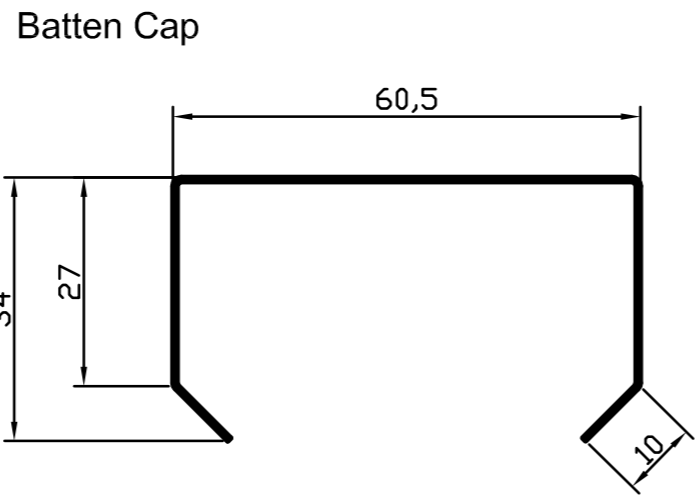

Wellington	 Nelson	 Blenheim	 Ashburton
  Timaru	 Wanaka	 Queenstown	 Dunedin

FREEMAN GROUP E.R. FREEMAN LTD
www.roofing.co.nz