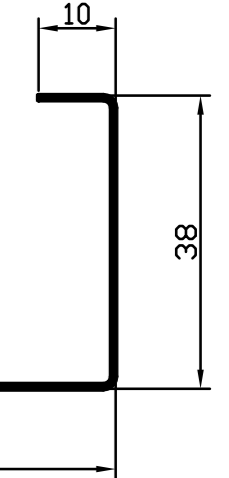

Material:	Zincalume or Prepainted Steel-
	-G300 BMT 0.40mm, 0.55mm, 0.75mm
	Zinc BMT 0.70mm
	Copper BMT 0.50mm, 0.70mm

Coil Width	Tray Cover
380mm	278mm
610mm	508mm

278-600